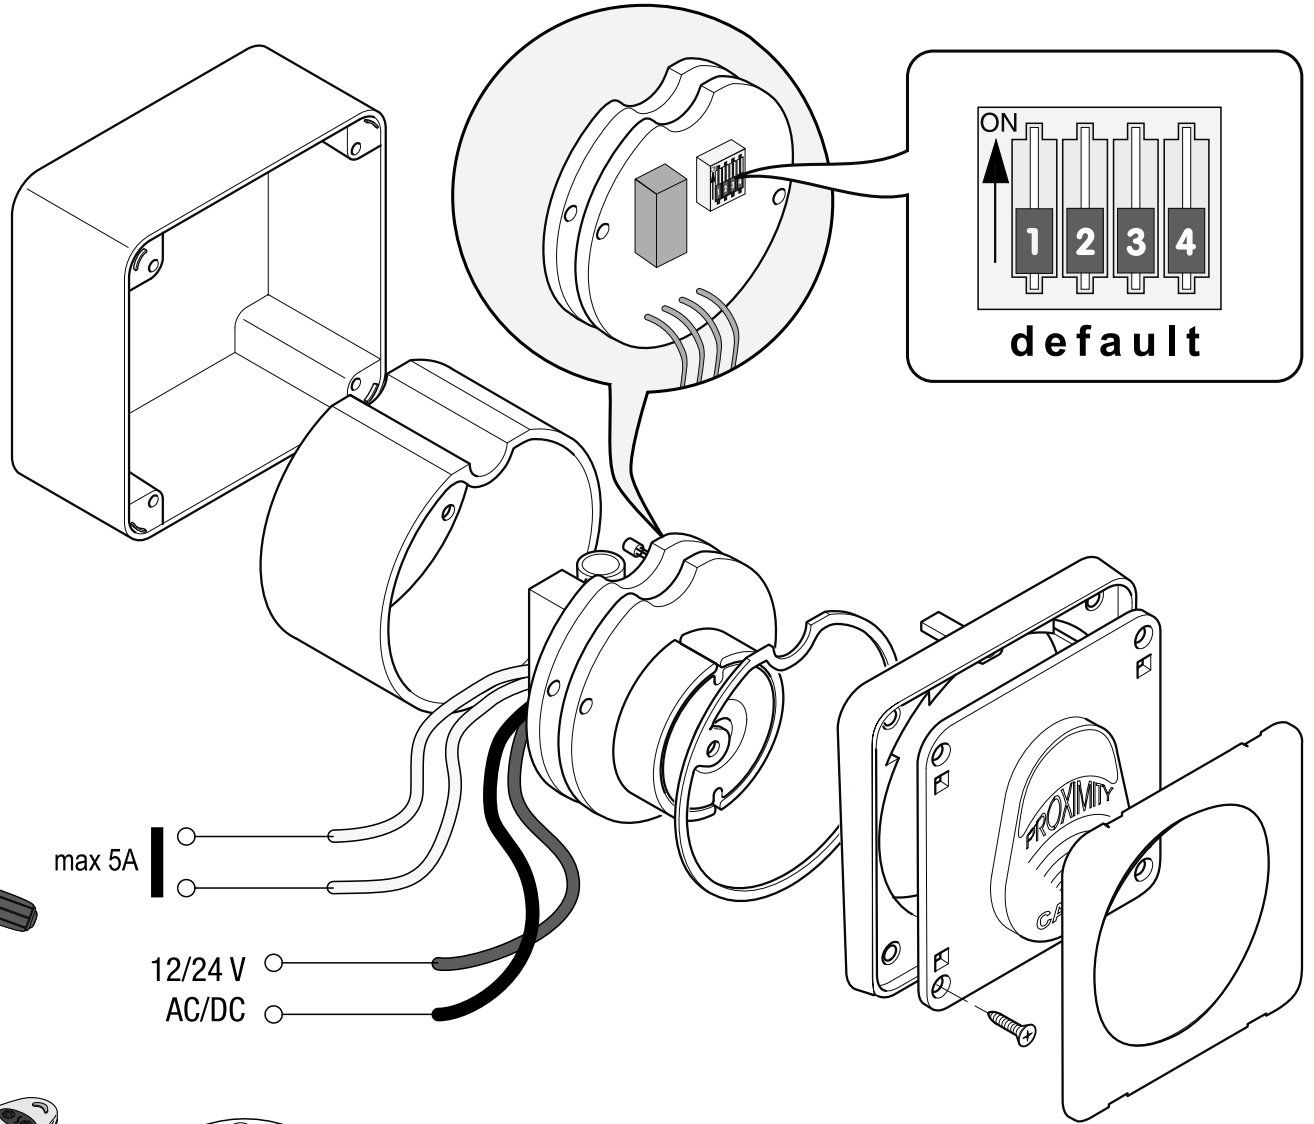

CAME

FA00227M4A

TSP01

- IT Italiano
- EN English
- FR Français
- RU Русский

www.came.com

CAME
safety & comfort

70

TSP01

TST01

IP54

max 5A

12/24 V
AC/DC

default

PCT

ATOMO
TWIN
TOP

TAG