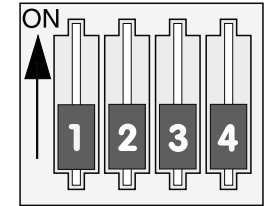

CAME

FA00227M4A

TSP01

- IT Italiano
- EN English
- FR Français
- RU Русский

www.came.com

CAME
safety & comfort

70

TSP01

TST01

IP54

max 5A

12/24 V
AC/DC

default

PCT

ATOMO
TWIN
TOP

TAG