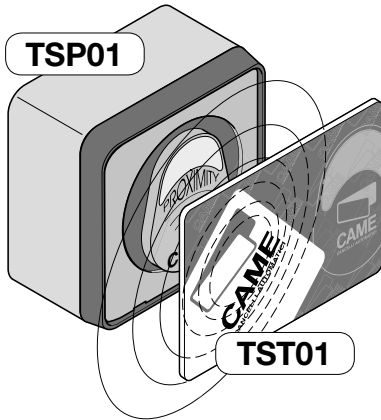

CAME

FA00227M4A

TSP01

- IT Italiano
- EN English
- FR Français
- RU Русский

www.came.com

CAME
safety & comfort

70

TSP01

TST01

IP54

max 5A

12/24 V
AC/DC

default

PCT

ATOMO
TWIN
TOP

TAG