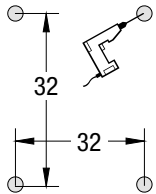

CAME

FA00227M4A

TSP01

- IT Italiano
- EN English
- FR Français
- RU Русский

www.came.com

CAME
safety & comfort

70

TSP01

TST01

IP54

max 5A

12/24 V
AC/DC

default

PCT

ATOMO
TWIN
TOP

TAG